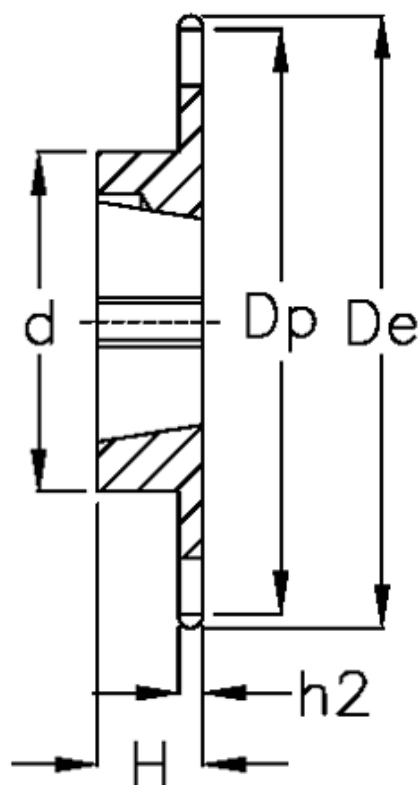

# Data Sheet

Article number: 616031009076

Description: Taperbored sprocket 20 B-1 Z=76 simplex  
for bushing 3020

## Measures

C	= 3.5
d	= 160
De	= 783.5
Dp	= 768.32
For bush	= 3020
For chain size	= 1 1/4" x 3/4"
For chain type	= 20 B-1
H	= 51

h1	= 18.5
Material	= Støbejern
Number of teeth	= 76